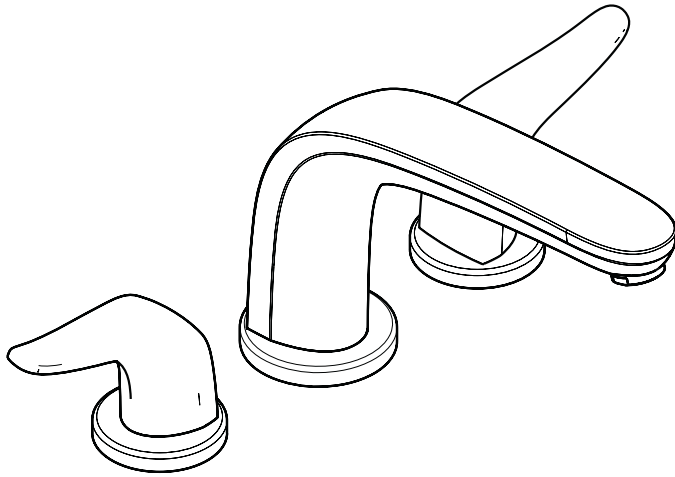

Metro E Trim, 3-Hole Roman Tub Set

04196XX0

Product Features

- Solid brass

Code Compliance

This unit meets or exceeds the following:

- ASME A112.18.1
- CSA B125.1
- Listed by IAPMO
- Approved for use in Massachusetts