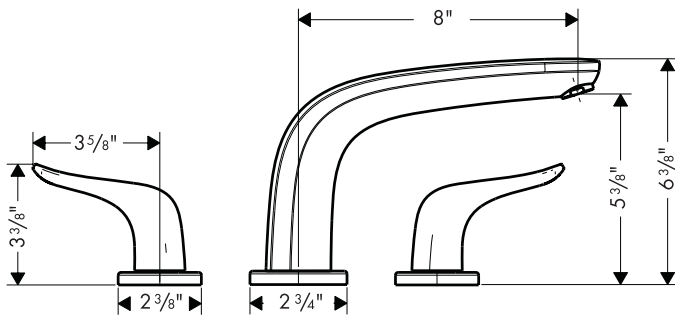

Available Finishes

Chrome

04196000

Brushed Nickel

04196820

Required Accessories

Rough

06607000

The measurements shown are for reference only.

Products and specifications shown are subject to change without notice.

Specification sheet revised 1/2009

hansgrohe